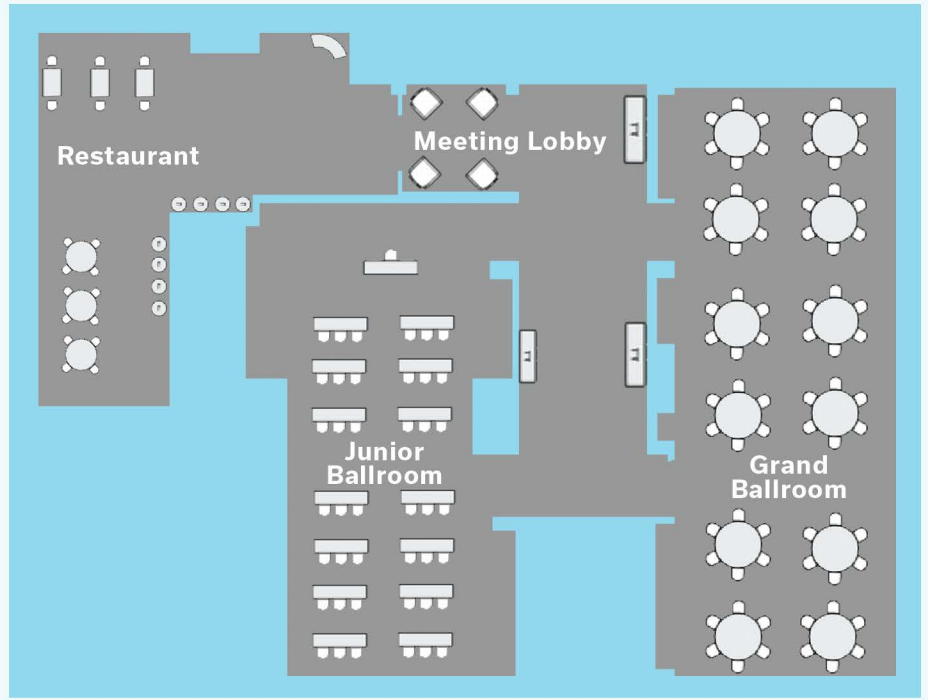

LET US HOST YOUR MEETING

Host meeting and events for up to 48 guests in our state-of-the-art function spaces.

2,800 ft² of Meeting Space

Largest Room: 1,600 ft²

Room Capacities	Area (sq. ft.)	Dimensions	Banquet	Theater	Board Room	Classroom	Reception	U-Shape
Grand Ballroom	1,600	64 x 50	100	140	-	60	-	30
Charles Ellis A	800	32 x 25	40	60	-	25	-	15
Charles Ellis B	800	32 x 25	40	60	-	25	-	15
Junior Ballroom	1,248	52 x 48	80	100	-	45	-	25
Providence C	672	28 x 24	40	40	15	20	-	20
Providence D	576	24 x 24	40	40	15	20	-	20